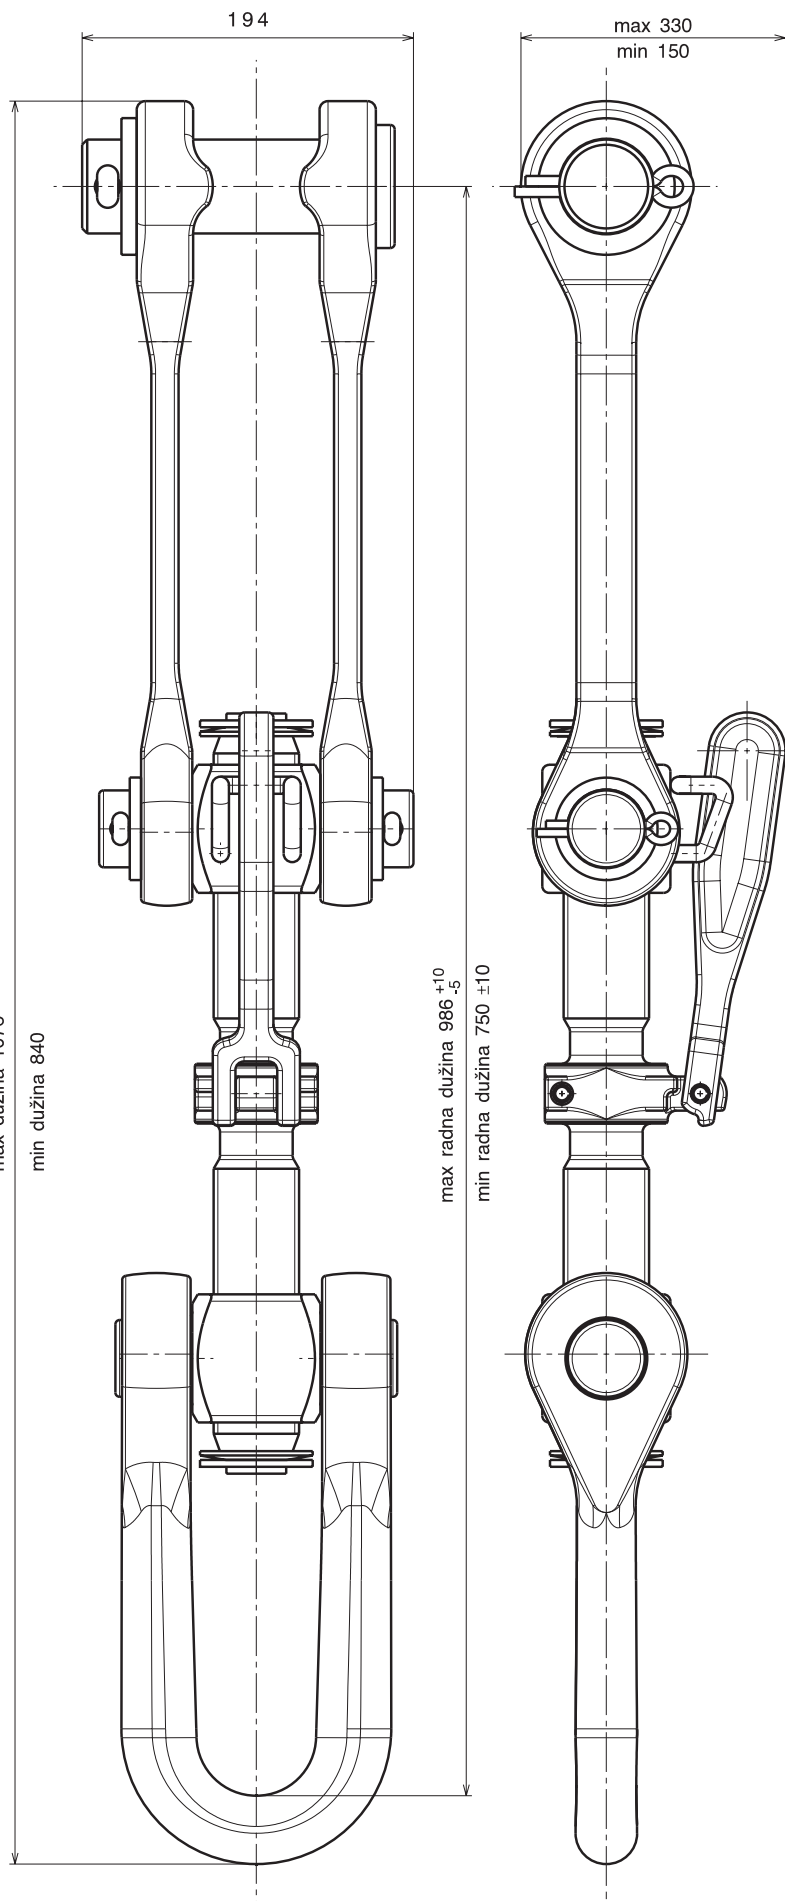

Screw Coupling 850kN / Schraubkupplung 850kN

Drawing is property of MING d.o.o. Company from Belgrade. Copying destroying and renting is prohibited without permission in written form. Any abuse of this document is punishable by law.

drawing number: Z01.001.01

weight (kg): 36.65